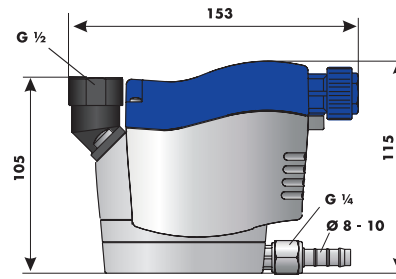

Subject to technical modifications - errors expected
XP KA21 001 UK edition: 04.99