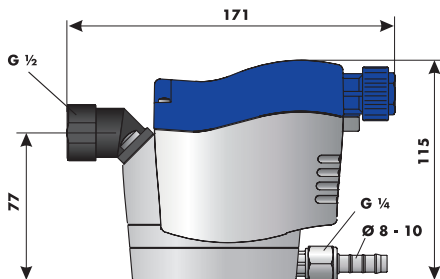

Subject to technical modifications - errors expected
XP KA21 001 UK edition: 04.99